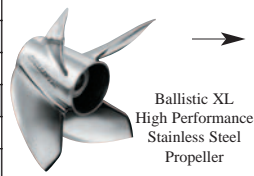

NEW
Apollo XHS Stainless Steel V-6 Model

031025

Ballistic™
High Performance
Stainless Steel
Propeller

Ballistic XL
High Performance
Stainless Steel
Propeller

Rubber
Hub
Bushings

▶ LIMITED INVENTORY ITEMS.

Indicates a cupped propeller.