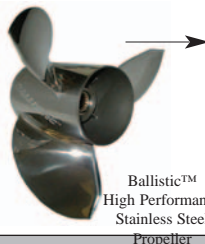

NEW
Apollo XHS Stainless Steel V-6 Model

031025

Ballistic™
High Performance
Stainless Steel
Propeller

Ballistic XL
High Performance
Stainless Steel
Propeller

Rubber
Hub
Bushings

▶ LIMITED INVENTORY ITEMS.

Indicates a cupped propeller.