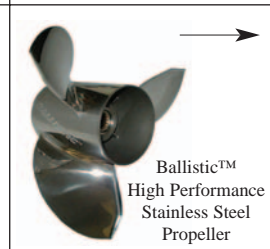

Drop-In Hub

Use XHS™
Hub Kit
105

Refer to pages 42-43
for more details

ALUMINUM & STAINLESS STEEL PROPS						
Dia.	Rot.	Pitch	Bld#	Mat'l	OEM Part No.	Part No.
15-1/2	R	15	3	AL	3850299	161001
15	R	15	3	SS	3850305	▶ 163002
15	R	17	3	AL	3850300	161002
15	R	17	3	SS	3850307	▶ 163004
15	L	17	3	SS	3850316	▶ 163003
14-1/2	R	19	3	AL	3850301	161003
14-1/2	L	19	3	SS	3850317	▶ 163005
14-1/4	R	21	3	AL	3850302	161004
14-1/4	R	21	3	SS	3850309	▶ 163008
14-1/4	L	21	3	SS	3850318	▶ 163007
14-1/4	R	23	3	AL	3850303	161005
14-1/4	R	23	3	SS	3850310	▶ 163010
14-1/4	L	23	3	SS	3850319	▶ 163009

BALLISTIC				
Dia.	Rot.	Pitch	Bld#	Part No.
14-7/8	R	15	3	346031
14-3/4	R	17	3	346032
14-3/4	L	17	3	346062
14-1/2	R	19	3	346033
14-1/2	L	19	3	346063
14-3/8	R	21	3	346034
14-3/8	L	21	3	346064
14-1/4	R	23	3	346035
14-1/4	L	23	3	346065

Rubber
Hub
Bushing

▶ LIMITED INVENTORY ITEMS.