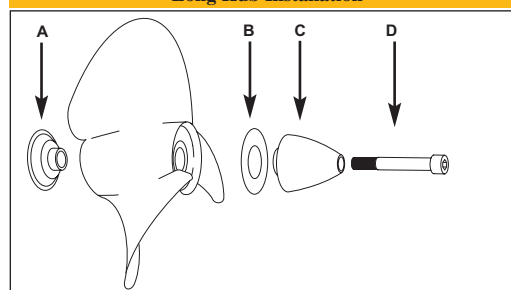

Long Hub Installation

Long Hub Propeller Hardware:

- A) Thrust Washer #839423-1 (Depth: 1.3")
- B) Washer #850888-9
- C) Propeller Cone #8504045-2
- D) Allen bolt #850889-7

Volvo Standard Shaft

Volvo Long Shaft