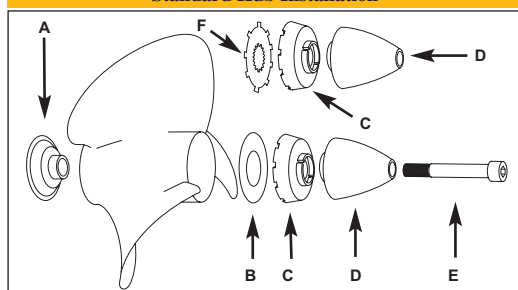

Standard Hub Installation

Standard Hub Propeller installations require:

- A) Thrust Washer #839534-5 (Depth: .625")
- B) Washer #850888-9 or F) Washer #897367-9
- C) Spacer Ring #854047-8
- D) Propeller Cone #8504045-2
- E) Allen bolt #850889-7